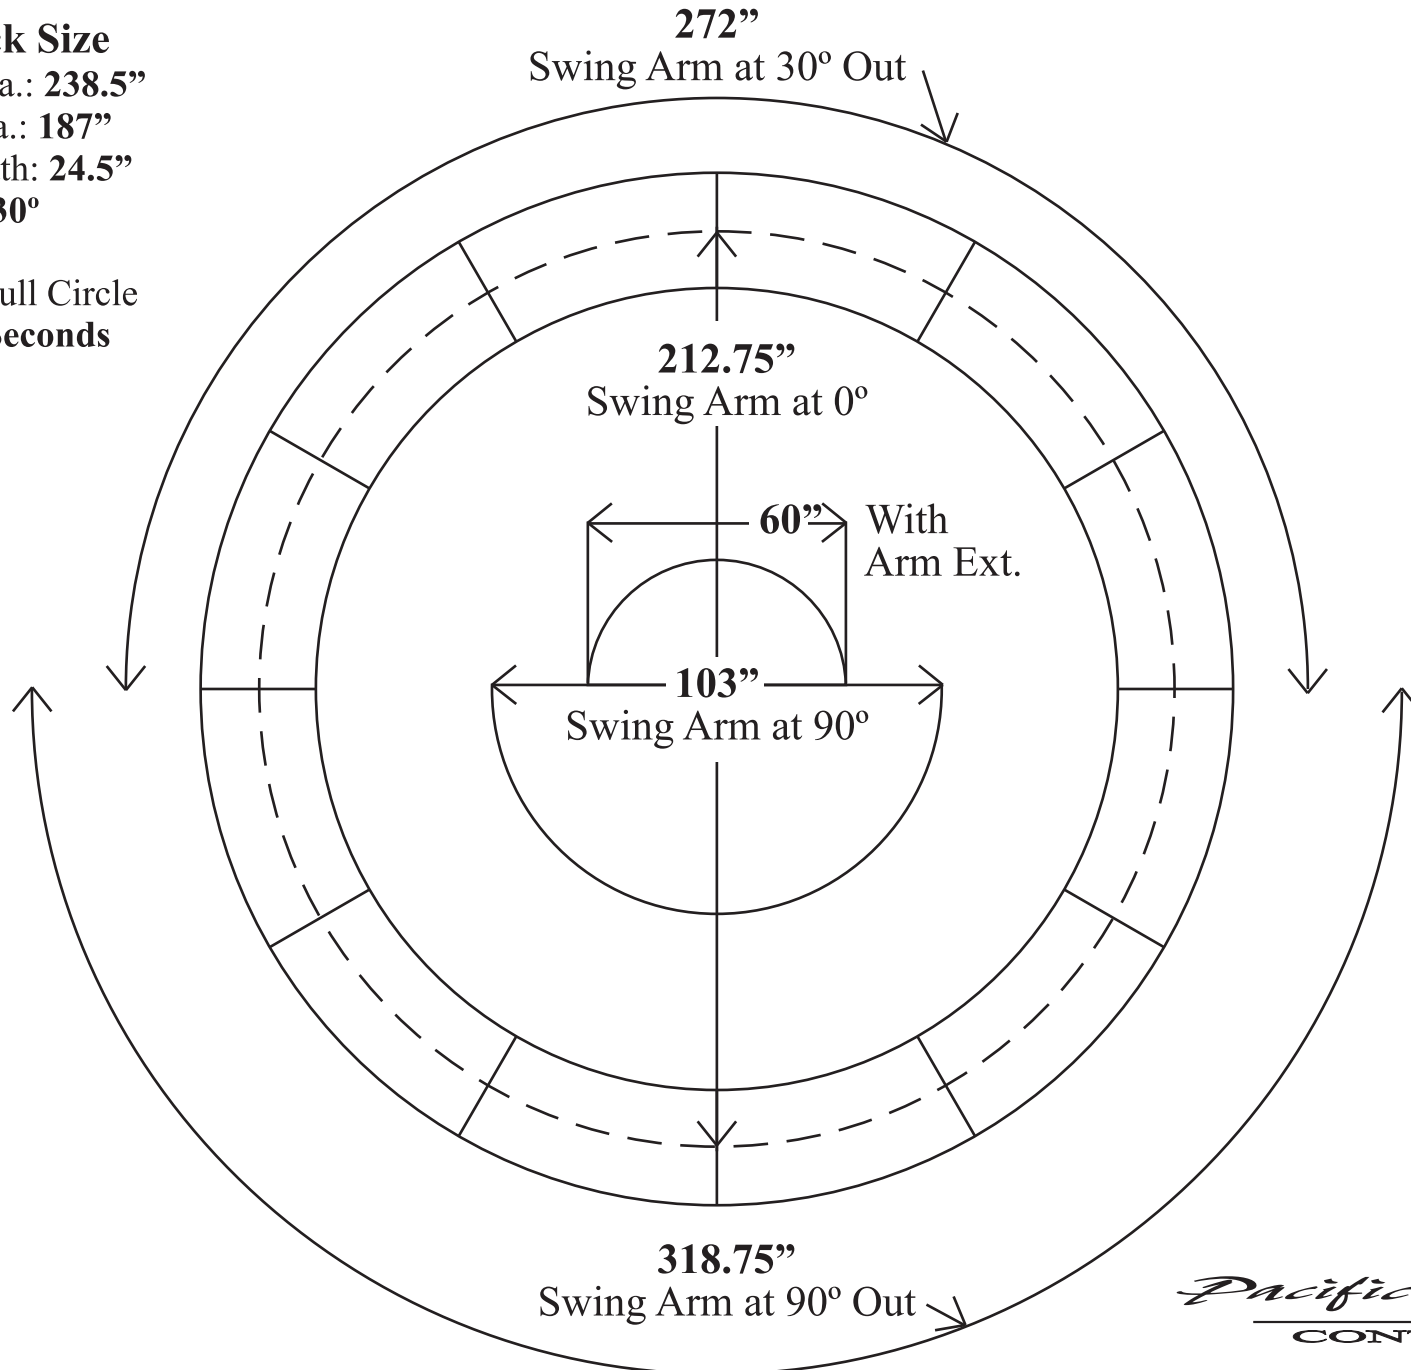

Zebra Curved Track

Track Size

Outer Dia.: 238.5"

Inner Dia.: 187"

Rail Width: 24.5"

Radius: 30°

Speed: Full Circle
in < 10 Seconds

Pacific Motion
CONTROL