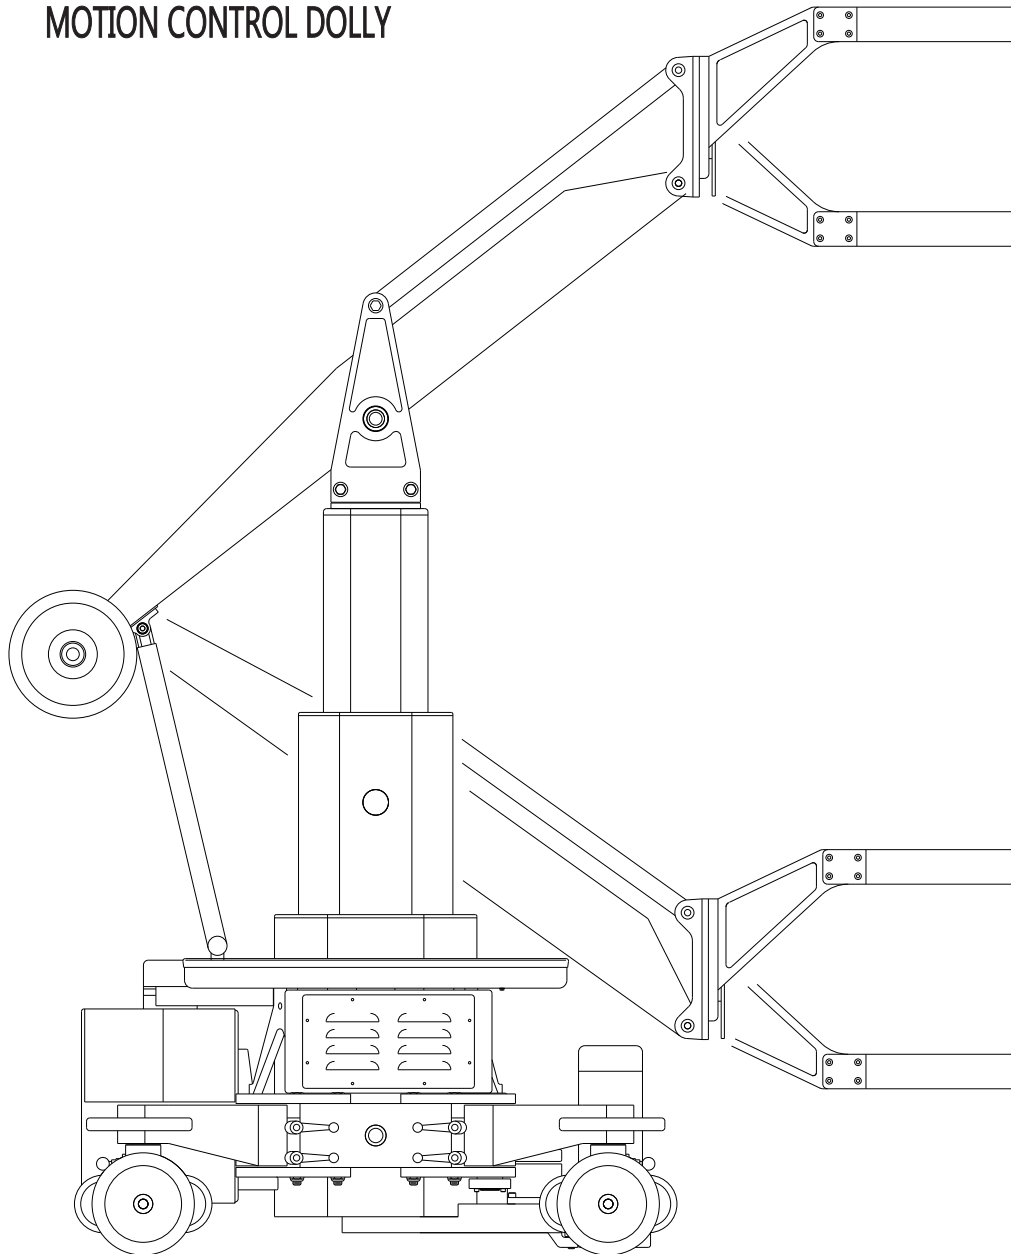

ZEBRA

PORTABLE LIVE ACTION
MOTION CONTROL DOLLY

Pacific Motion
CONTROL

Technical Specifications

Speed

Track: **8.5' per second**

Lift: **3.6' per second**

Swing: **40° per second**

Pan: **220° per second**

Tilt: **220° per second**

Roll: **140° per second**

Maximum Travel

Swing: **360°+**

Pan Travel: **360°+**

Tilt Travel: **360°+**

Roll Travel: **360°+**

Lift With Arm: **65"**

Weight With Camera: **900 Lbs.**