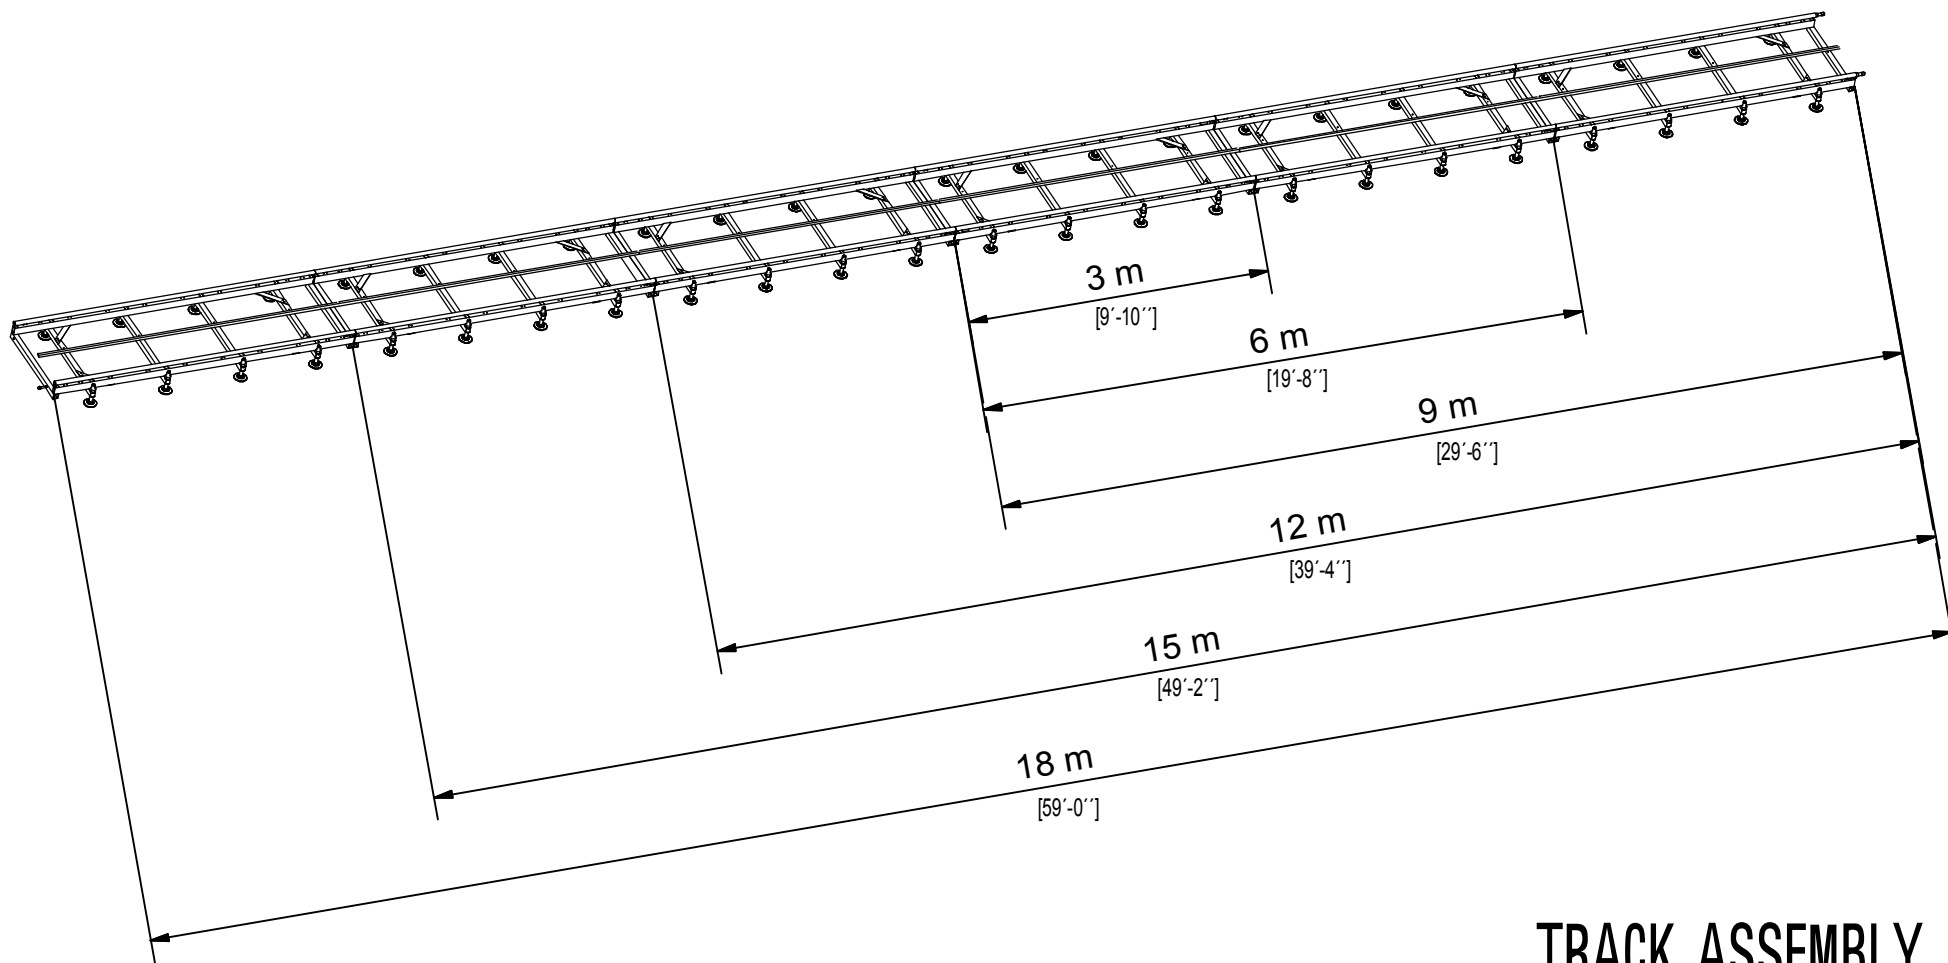

TECHNODOLLY

SIDE VIEW

TECHNODOLLY

TOP VIEW

TECHNODOLLY

BASE "FOOT PRINT" VIEW

TECHNODOLLY

TRACK ASSEMBLY

ASSEMBLY IS POSSIBLE
IN SIX DIFFERENT LENGTH:
3, 6, 9, 12, 15, 18 m

TECHNODOLLY

TD TRACKSHELF