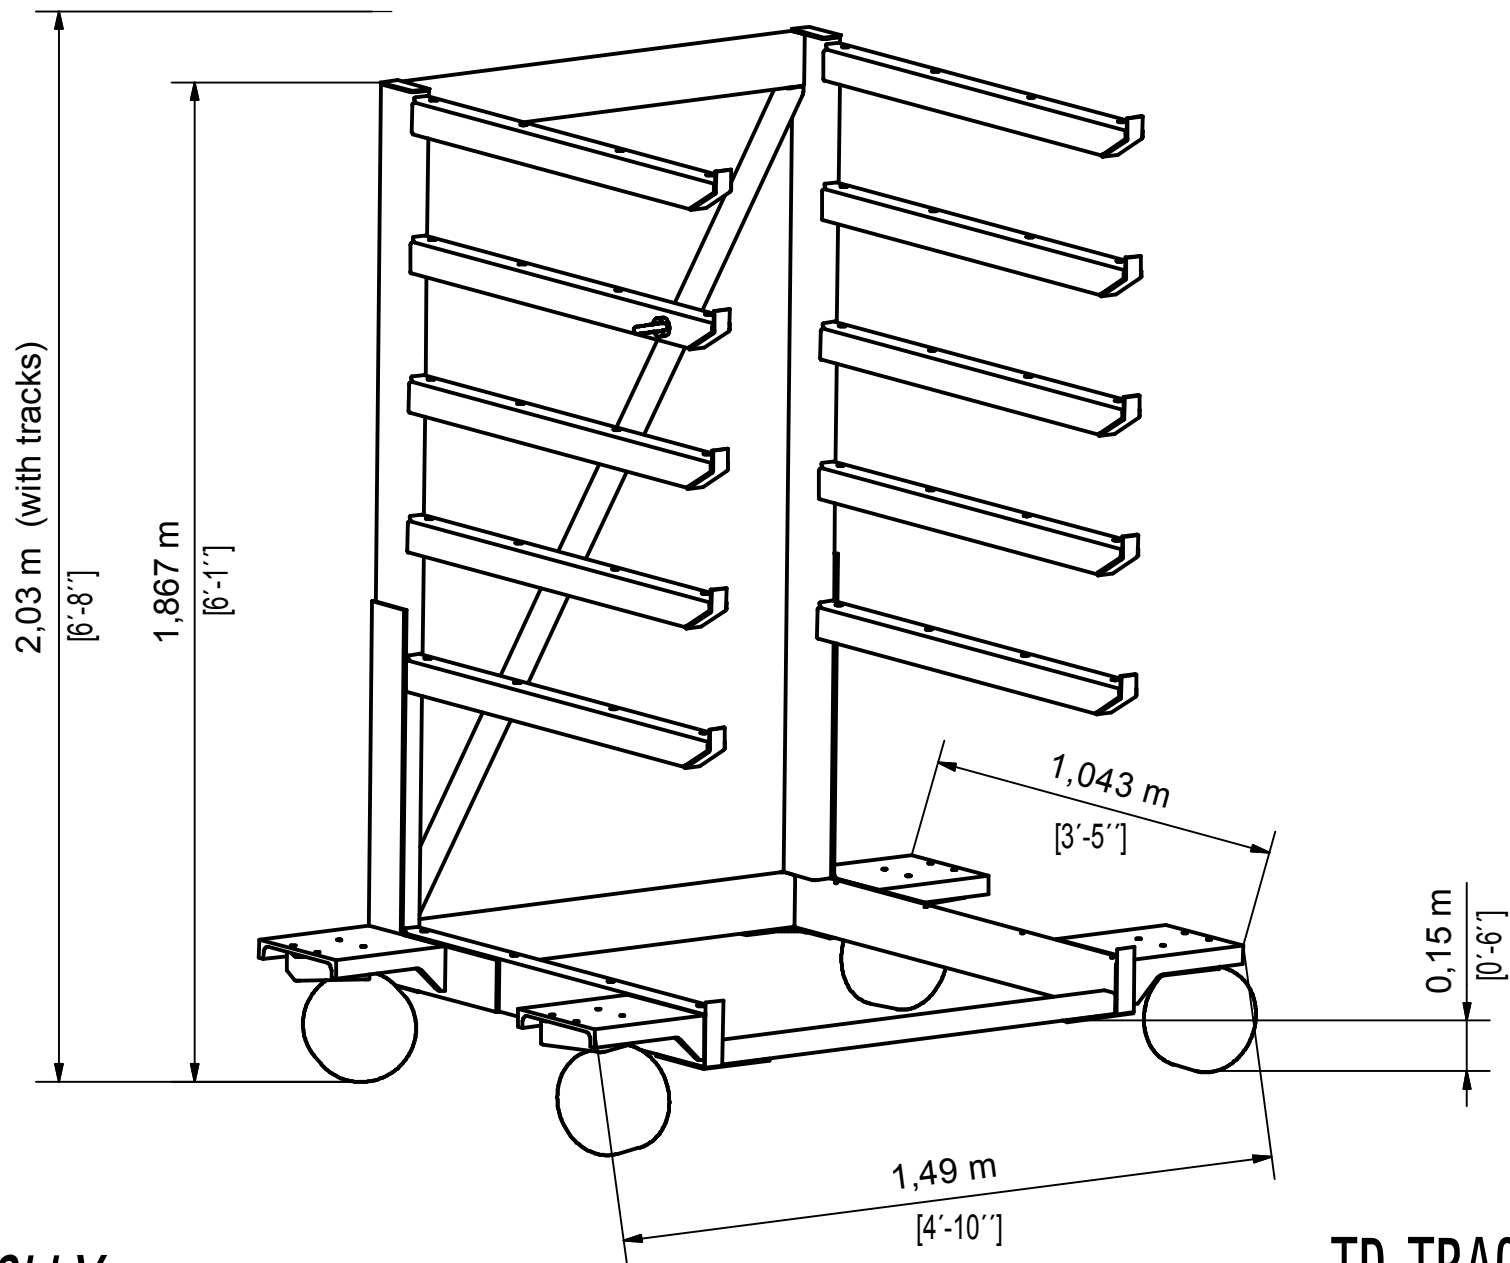

TECHNODOLLY

SIDE VIEW

TECHNODOLLY

TOP VIEW

TECHNODOLLY

BASE "FOOT PRINT" VIEW

TECHNODOLLY

TRACK ASSEMBLY

ASSEMBLY IS POSSIBLE
IN SIX DIFFERENT LENGTH:
3, 6, 9, 12, 15, 18 m

TECHNODOLLY

TD TRACKSHELF