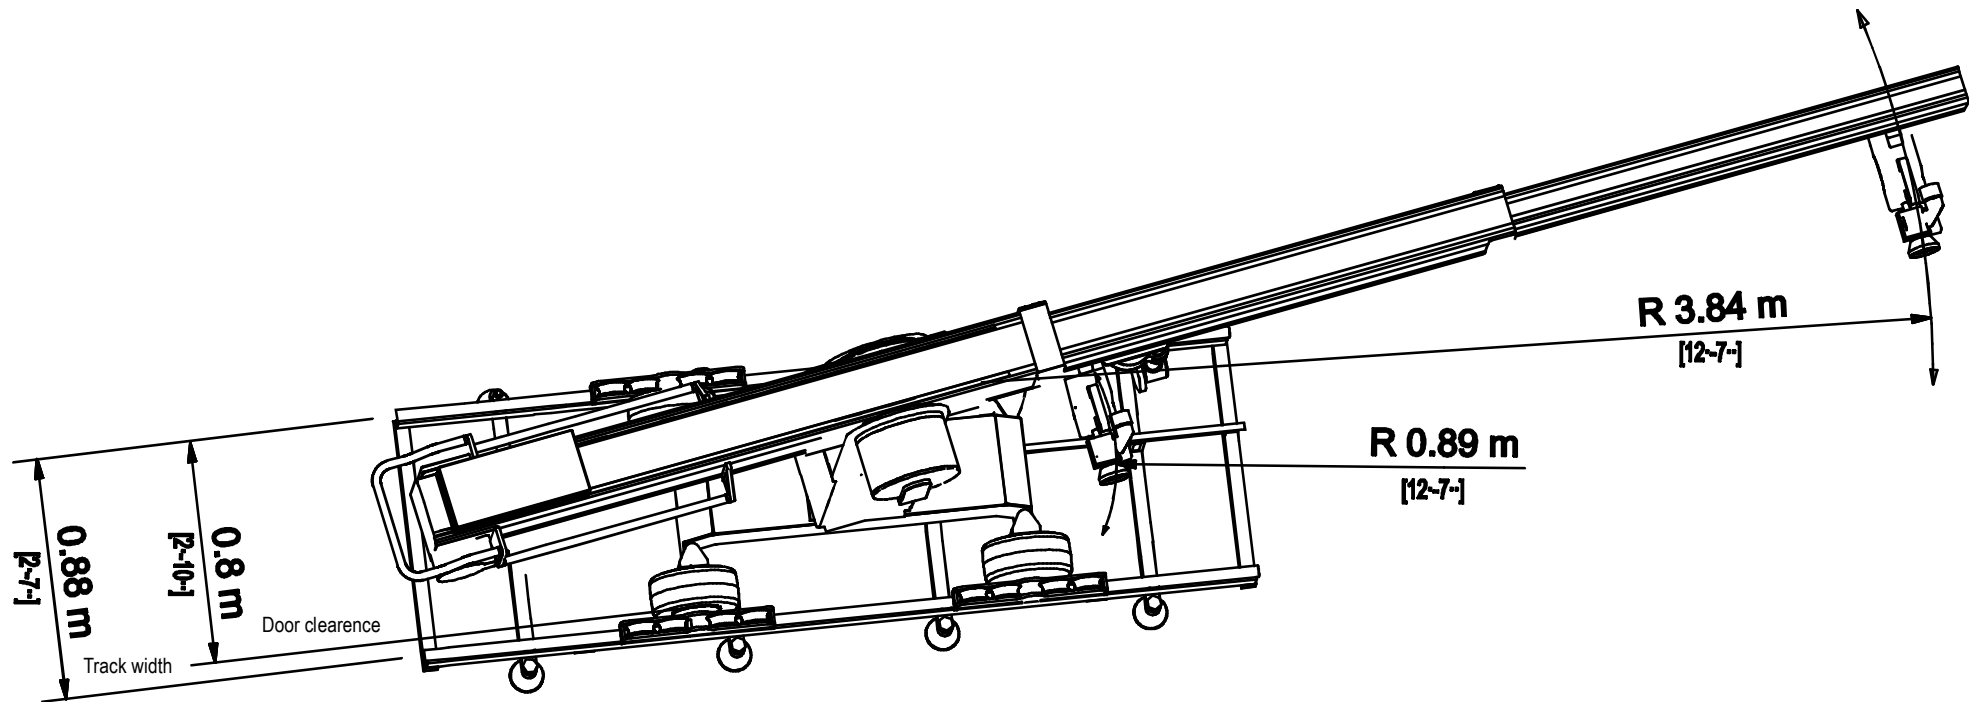

TECHNODOLLY

SIDE VIEW

TECHNODOLLY

TOP VIEW

TECHNODOLLY

BASE "FOOT PRINT" VIEW

TECHNODOLLY

TRACK ASSEMBLY

ASSEMBLY IS POSSIBLE
IN SIX DIFFERENT LENGTH:
3, 6, 9, 12, 15, 18 m

TECHNODOLLY

TD TRACKSHELF