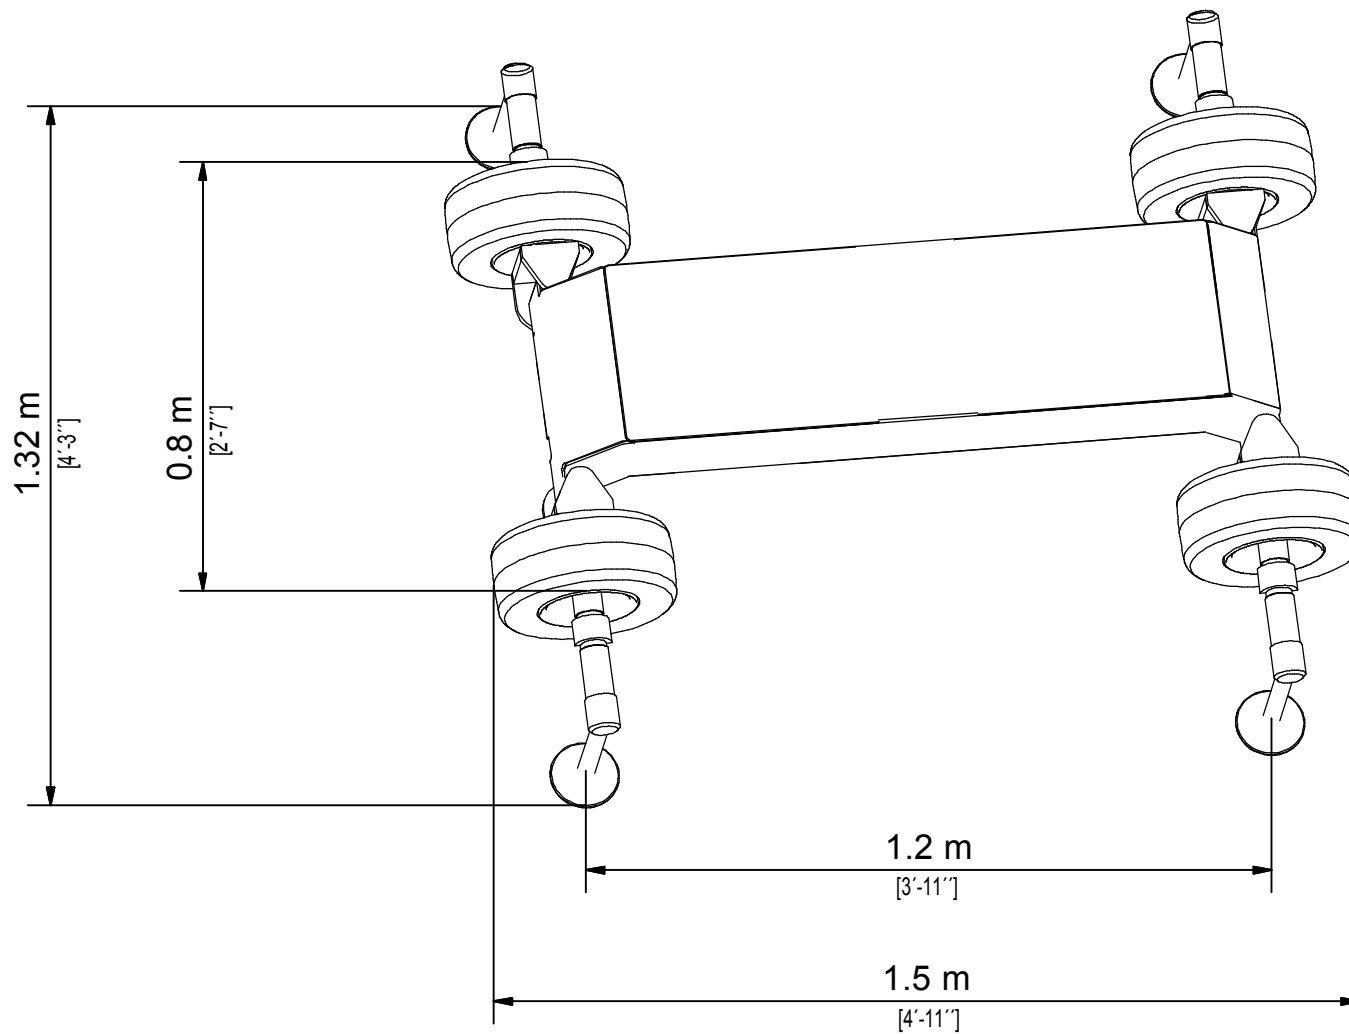

TECHNODOLLY

SIDE VIEW

TECHNODOLLY

TOP VIEW

TECHNODOLLY

BASE "FOOT PRINT" VIEW

TECHNODOLLY

TRACK ASSEMBLY

ASSEMBLY IS POSSIBLE
IN SIX DIFFERENT LENGTH:
3, 6, 9, 12, 15, 18 m

TECHNODOLLY

TD TRACKSHELF