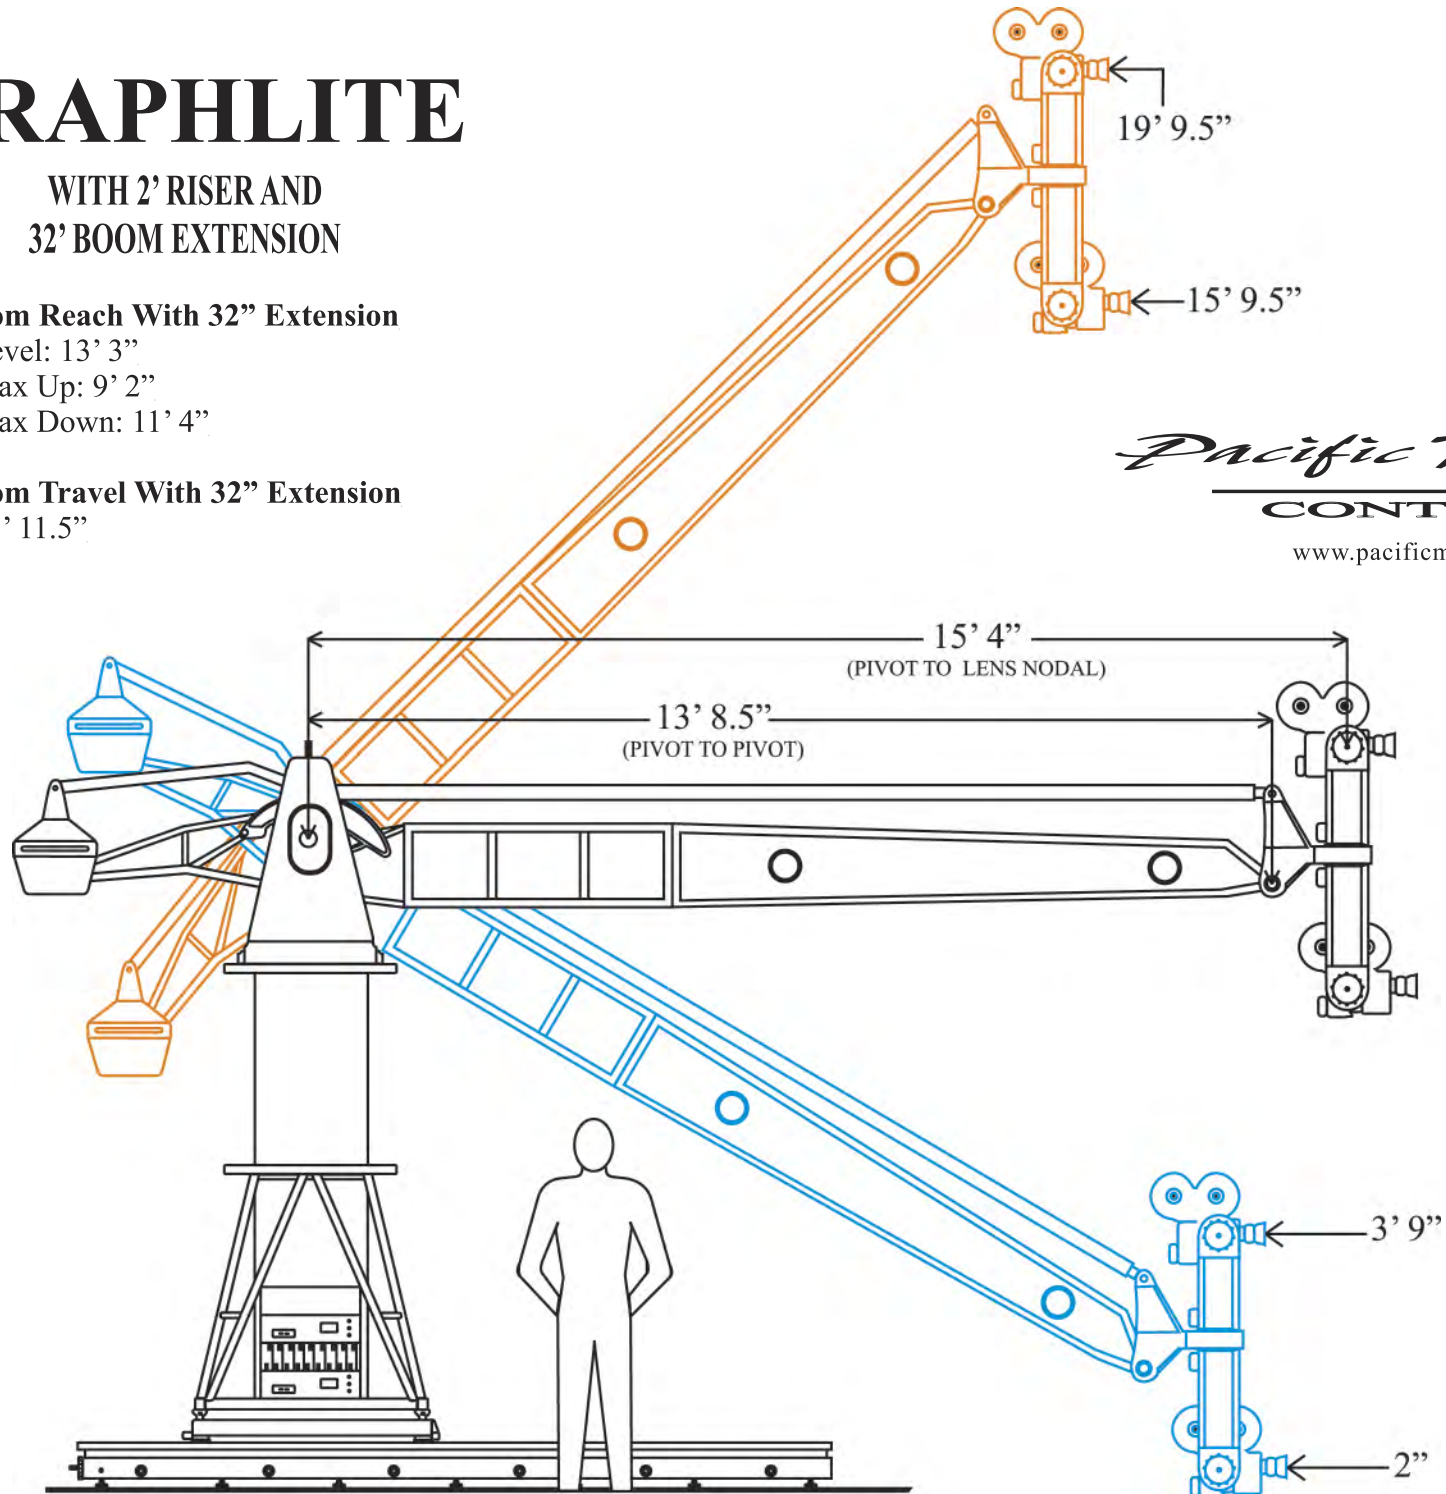

GRAPHILITE

WITH 2' RISER AND
32' BOOM EXTENSION

Boom Reach With 32" Extension

- Level: 13' 3"
- Max Up: 9' 2"
- Max Down: 11' 4"

Boom Travel With 32" Extension

- 15' 11.5"

Pacific Motion

CONTROL