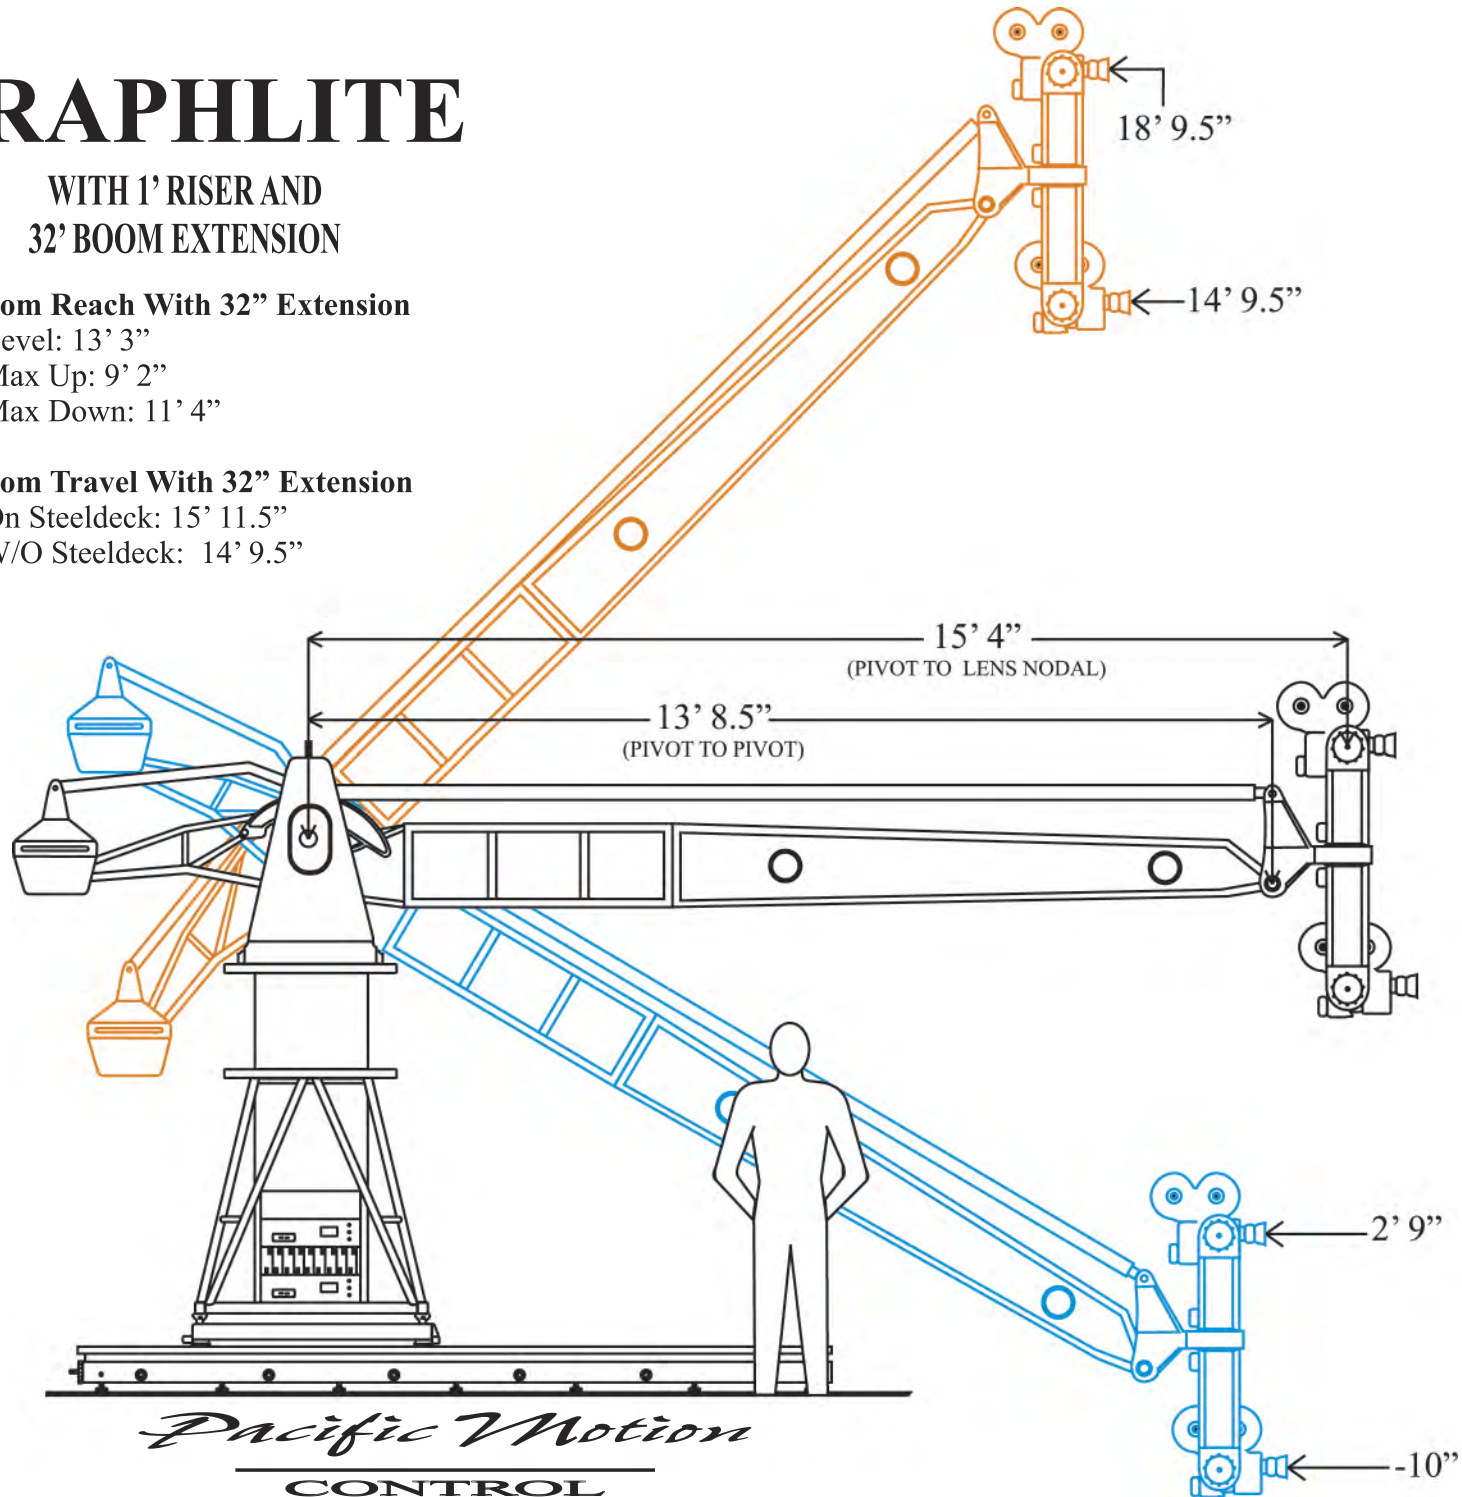

GRAPHYLITE

WITH 1' RISER AND 32' BOOM EXTENSION

Boom Reach With 32" Extension

- Level: 13' 3"
- Max Up: 9' 2"
- Max Down: 11' 4"

Boom Travel With 32" Extension

- On Steeldeck: 15' 11.5"
- W/O Steeldeck: 14' 9.5"