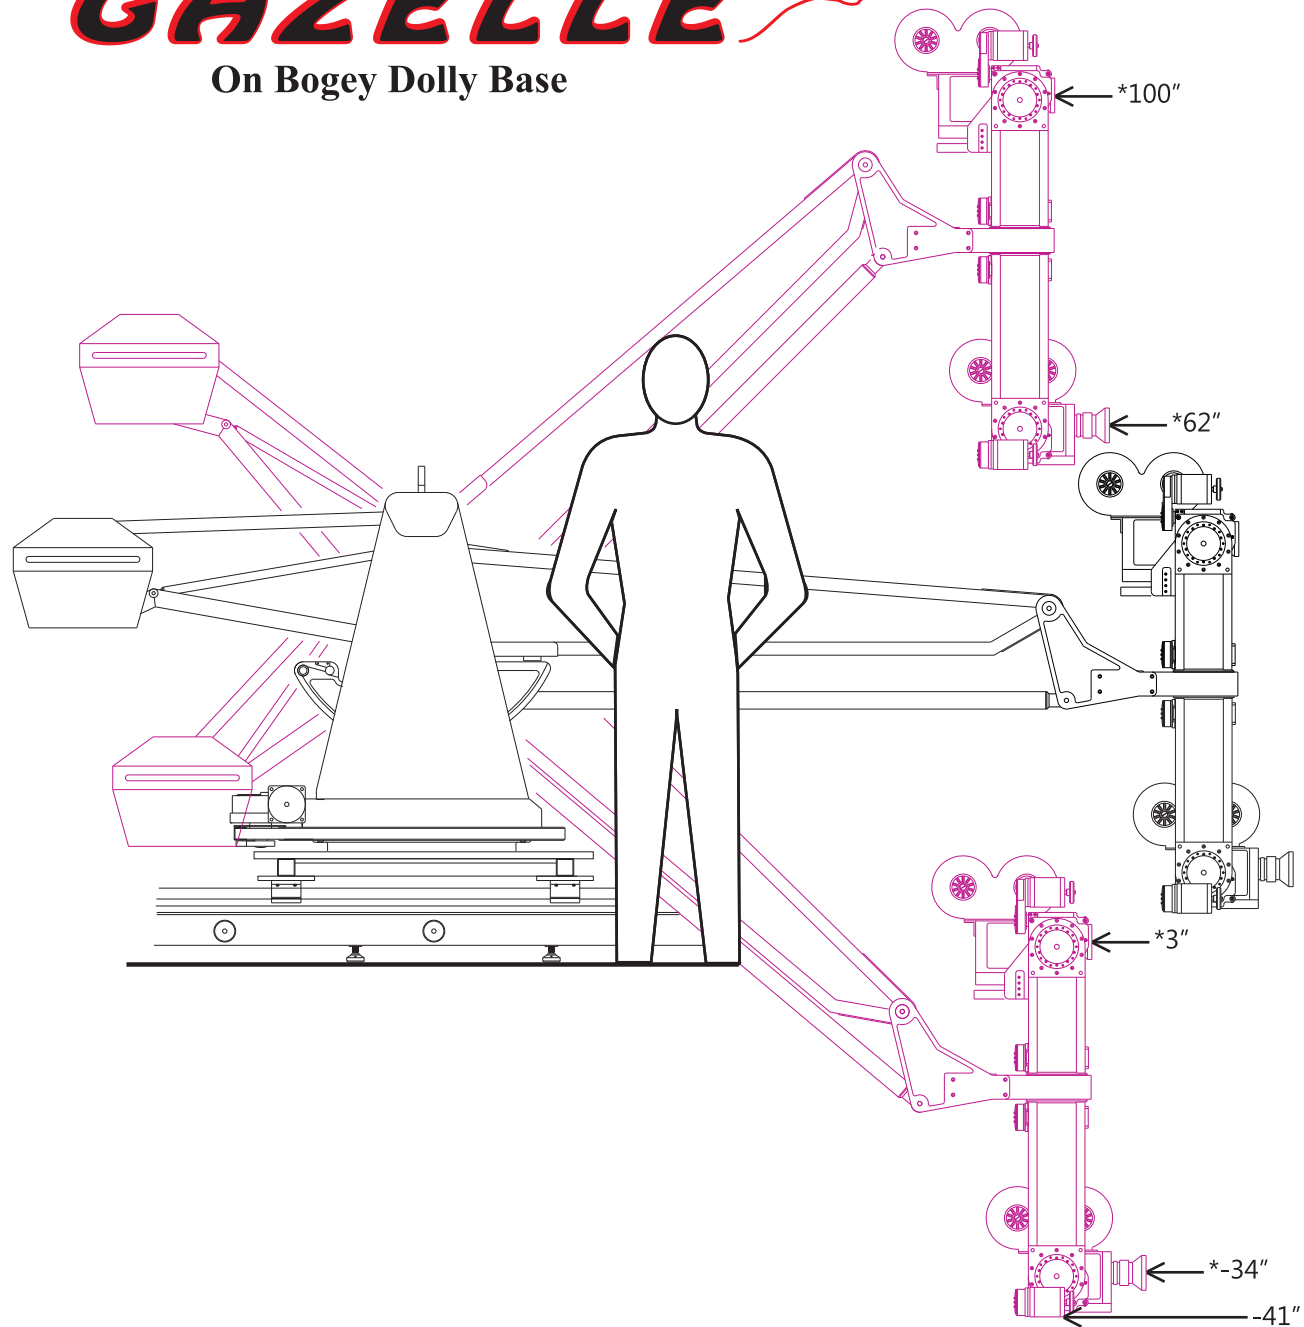

GAZELLE

On Bogey Dolly Base

Pacific Motion
CONTROL

* Measurements marked with an asterisk represent maximum and minimum lens heights in this configuration.