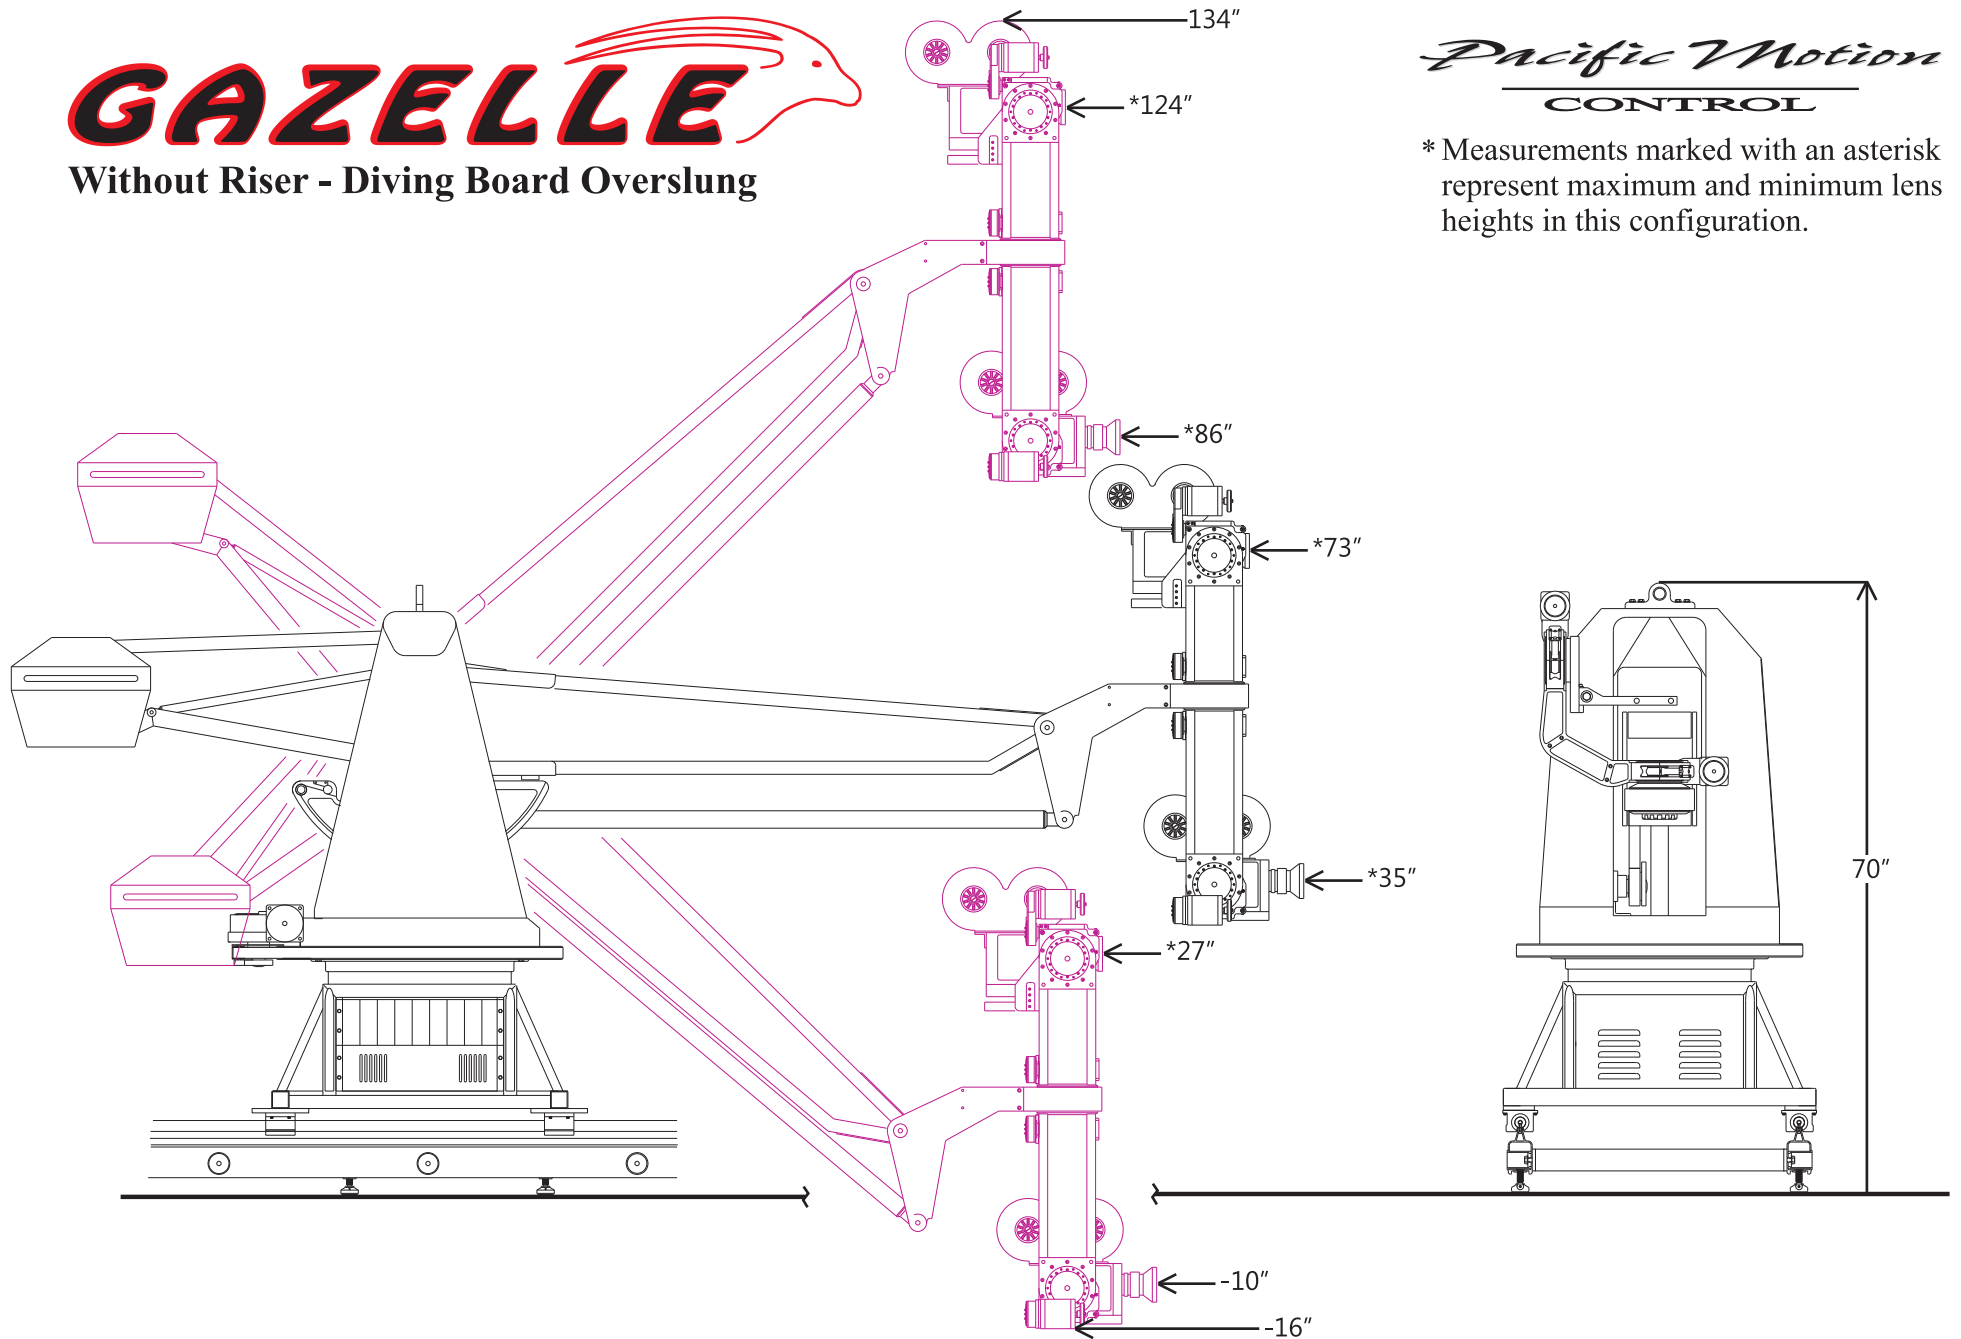

GAZELLE

Without Riser - Diving Board Overslung

Pacific Motion
CONTROL

* Measurements marked with an asterisk represent maximum and minimum lens heights in this configuration.