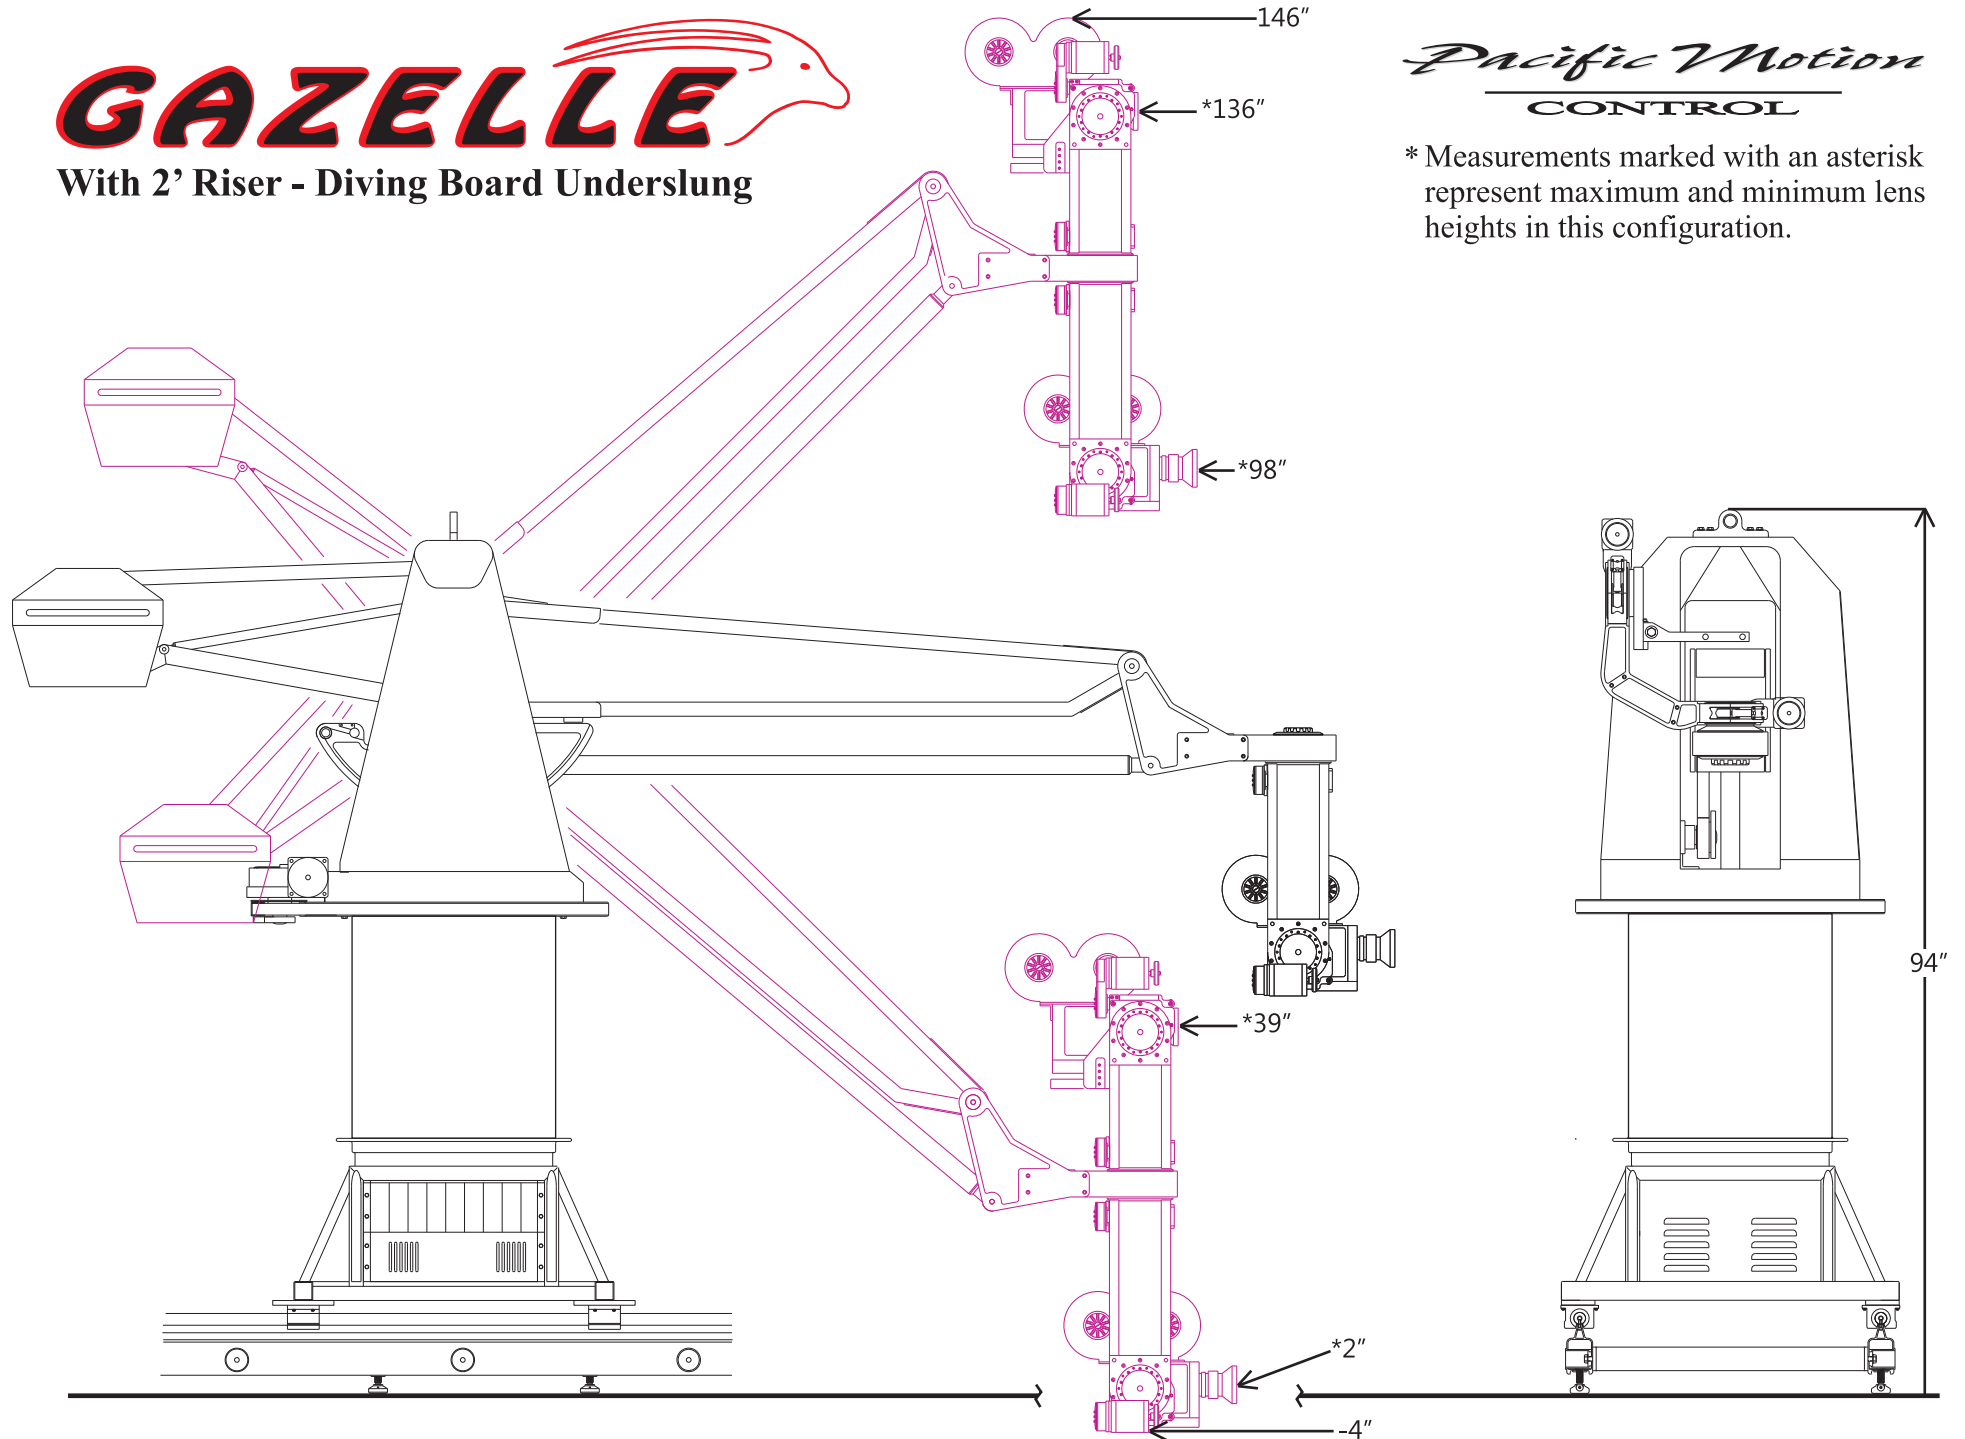

GAZELLE

With 2' Riser - Diving Board Underslung

Pacific Motion
CONTROL

* Measurements marked with an asterisk represent maximum and minimum lens heights in this configuration.